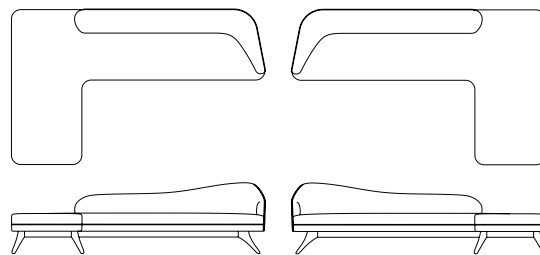

“L” Shaped Swan Backed Sofa with Walnut Base

Model - 507-W | Designed 1955

Species | American Walnut

Finish | Natural or Ebony

C.O.M. | 18 yds

Specify Left or Right Facing Extension

507-WL

Left Side Facing Extension

507-WR

Right Side Facing Extension

Width | 108 in 274 cm

Depth | 66 in 168 cm

Height | 30 in 76 cm

Seat Height | 17 in 43 cm